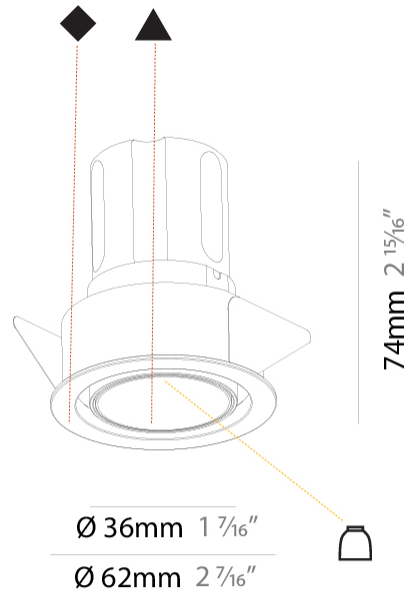

PHYSICAL

Aperture Sizes - Downlights: 1"
Shape: Round
Diameter (mm): 62
Diameter (in): 2 7/16
Height (mm): 74
Height (in): 2 15/16
Min. Recessing Depth (mm): 150
Min. Recessing Depth (in): 5 7/8
Weight (kg): 0.138
Weight (lbs): 0.304
Fixture Finish: SSR / BKV / CWI / CRY / HAB / UFT / ITA / RUA / FTG / MYG / LOD / PUS / FRO / FUP / KIA / POP / BLS / SPG / MEY / GOH / CHC / COM / ABZ / JAG / OBR / MOS / ROR
Fixture Material: Aluminum
Cut-out Measurements: 57mm / 2 1/4"

LED

Number of LEDs: 1
Color Temperature (°K): 2700 / 3000 / 3500 / 4000
Max. Delivered Lumen (lm): 605 / 633 / 660 / 669
CRI: >90 CRI
Lamp Life (hrs): 50000

OPTICAL

Reflector°: 40 / 50
Adjustability: Rotational 180°; Tilt 30°

RATINGS AND CERTIFICATIONS

Certified By: Certified for North American Standards
IP rating: IP20

	150mm 5 7/8"	57mm 2 1/4"	10 - 15mm 3/8" - 9/16"	180°	± 15°	
A						

INVADER ADJUSTABLE RECESSED

A37962-

PROJECT	_____
TYPE	_____
SPECIFIER	_____
QUANTITY	_____
DATE	_____

PHYSICAL

Shape: Round
 Diameter (mm): 62
 Diameter (in): 2 7/16
 Height (mm): 74
 Height (in): 2 15/16
 Min. Recessing Depth (mm): 150
 Min. Recessing Depth (in): 5 7/8
 Weight (kg): .138
 Weight (lbs): .304